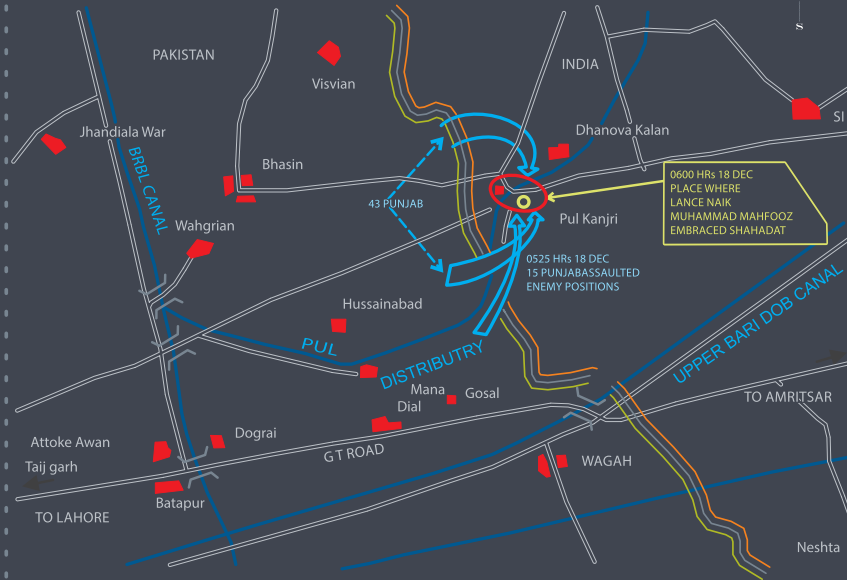

**PAKISTAN - INDIA WAR 1971 : LAHORE FRONT MAP IV
BATTLE OF PULKANJRI
HEROIC ACTION BY LANCE NAIK MOUHAMMAD MAHFOOZ, 15 PUNJAB**

DESCRIPTIONS	MAP SYMBOLS
INTERNATIONAL BOUNDARY	
BUILT UP AREAS / VILLAGES / TOWNS AND CITIES	
ROADS AND TRACKS	
WATERWAYS	
FORESTS	
HEIGHTS / MOUNDS / KNOLLS	

DESCRIPTIONS	OPERATION SYMBOLS	
	OWN	ENEMY
DIRECTION OF ATTACKS AND TROOP MOVEMENTS		
INFANTRY UNITS AND FORMATIONS		
ARMOUR UNITS AND FORMATIONS		
LOCATIONS AND DEPLOYMENT AREAS		
FRONT LINES / FORWARD DEFENDED LOCALITIES		
MAJOR FLASH POINTS / CLASHES		